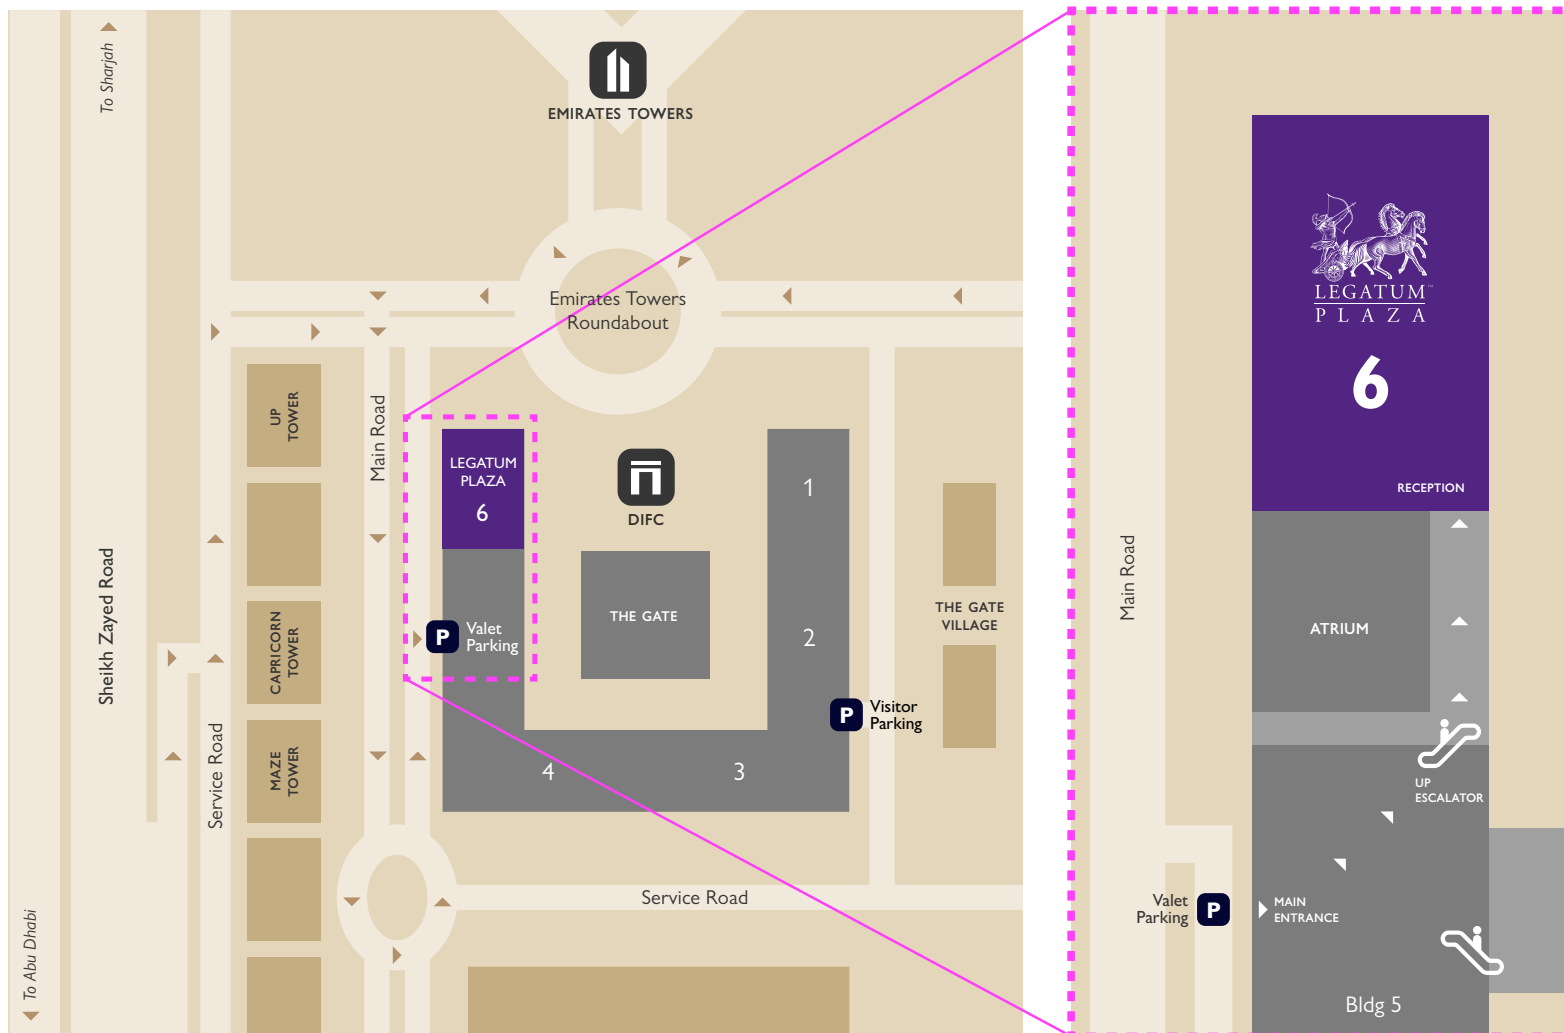

# LOCATION MAP

Legatum is based in Legatum Plaza, Building Six, in the Gate Precinct at the Dubai International Financial Centre (DIFC).

Telephone +971 4 317 5800  
Facsimile +971 4 317 5811

Valet parking and taxi drop-off is available at Building Five. Self-parking is available at Building Two (follow signs for Visitor Parking).

[Click here to see Legatum Plaza on Google maps.](#)